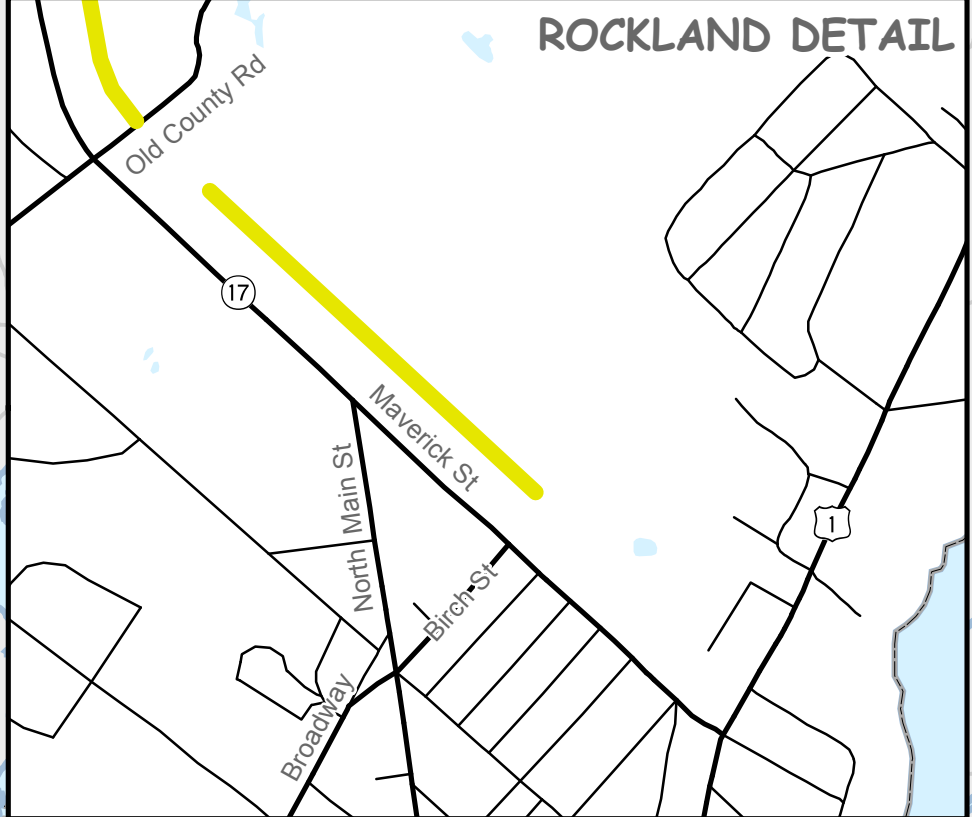

MIDCOAST STATE ROUTE 17 CORRIDOR

SCENIC VIEWS FROM ROUTE 17

Map prepared by Eastern Maine Development Corporation
Sources: MCRPC, MEDOT and MEGIS
Map created: May, 2008

SCENIC VIEWS

- Fields
- Golf Course
- Hills
- Villages
- Water