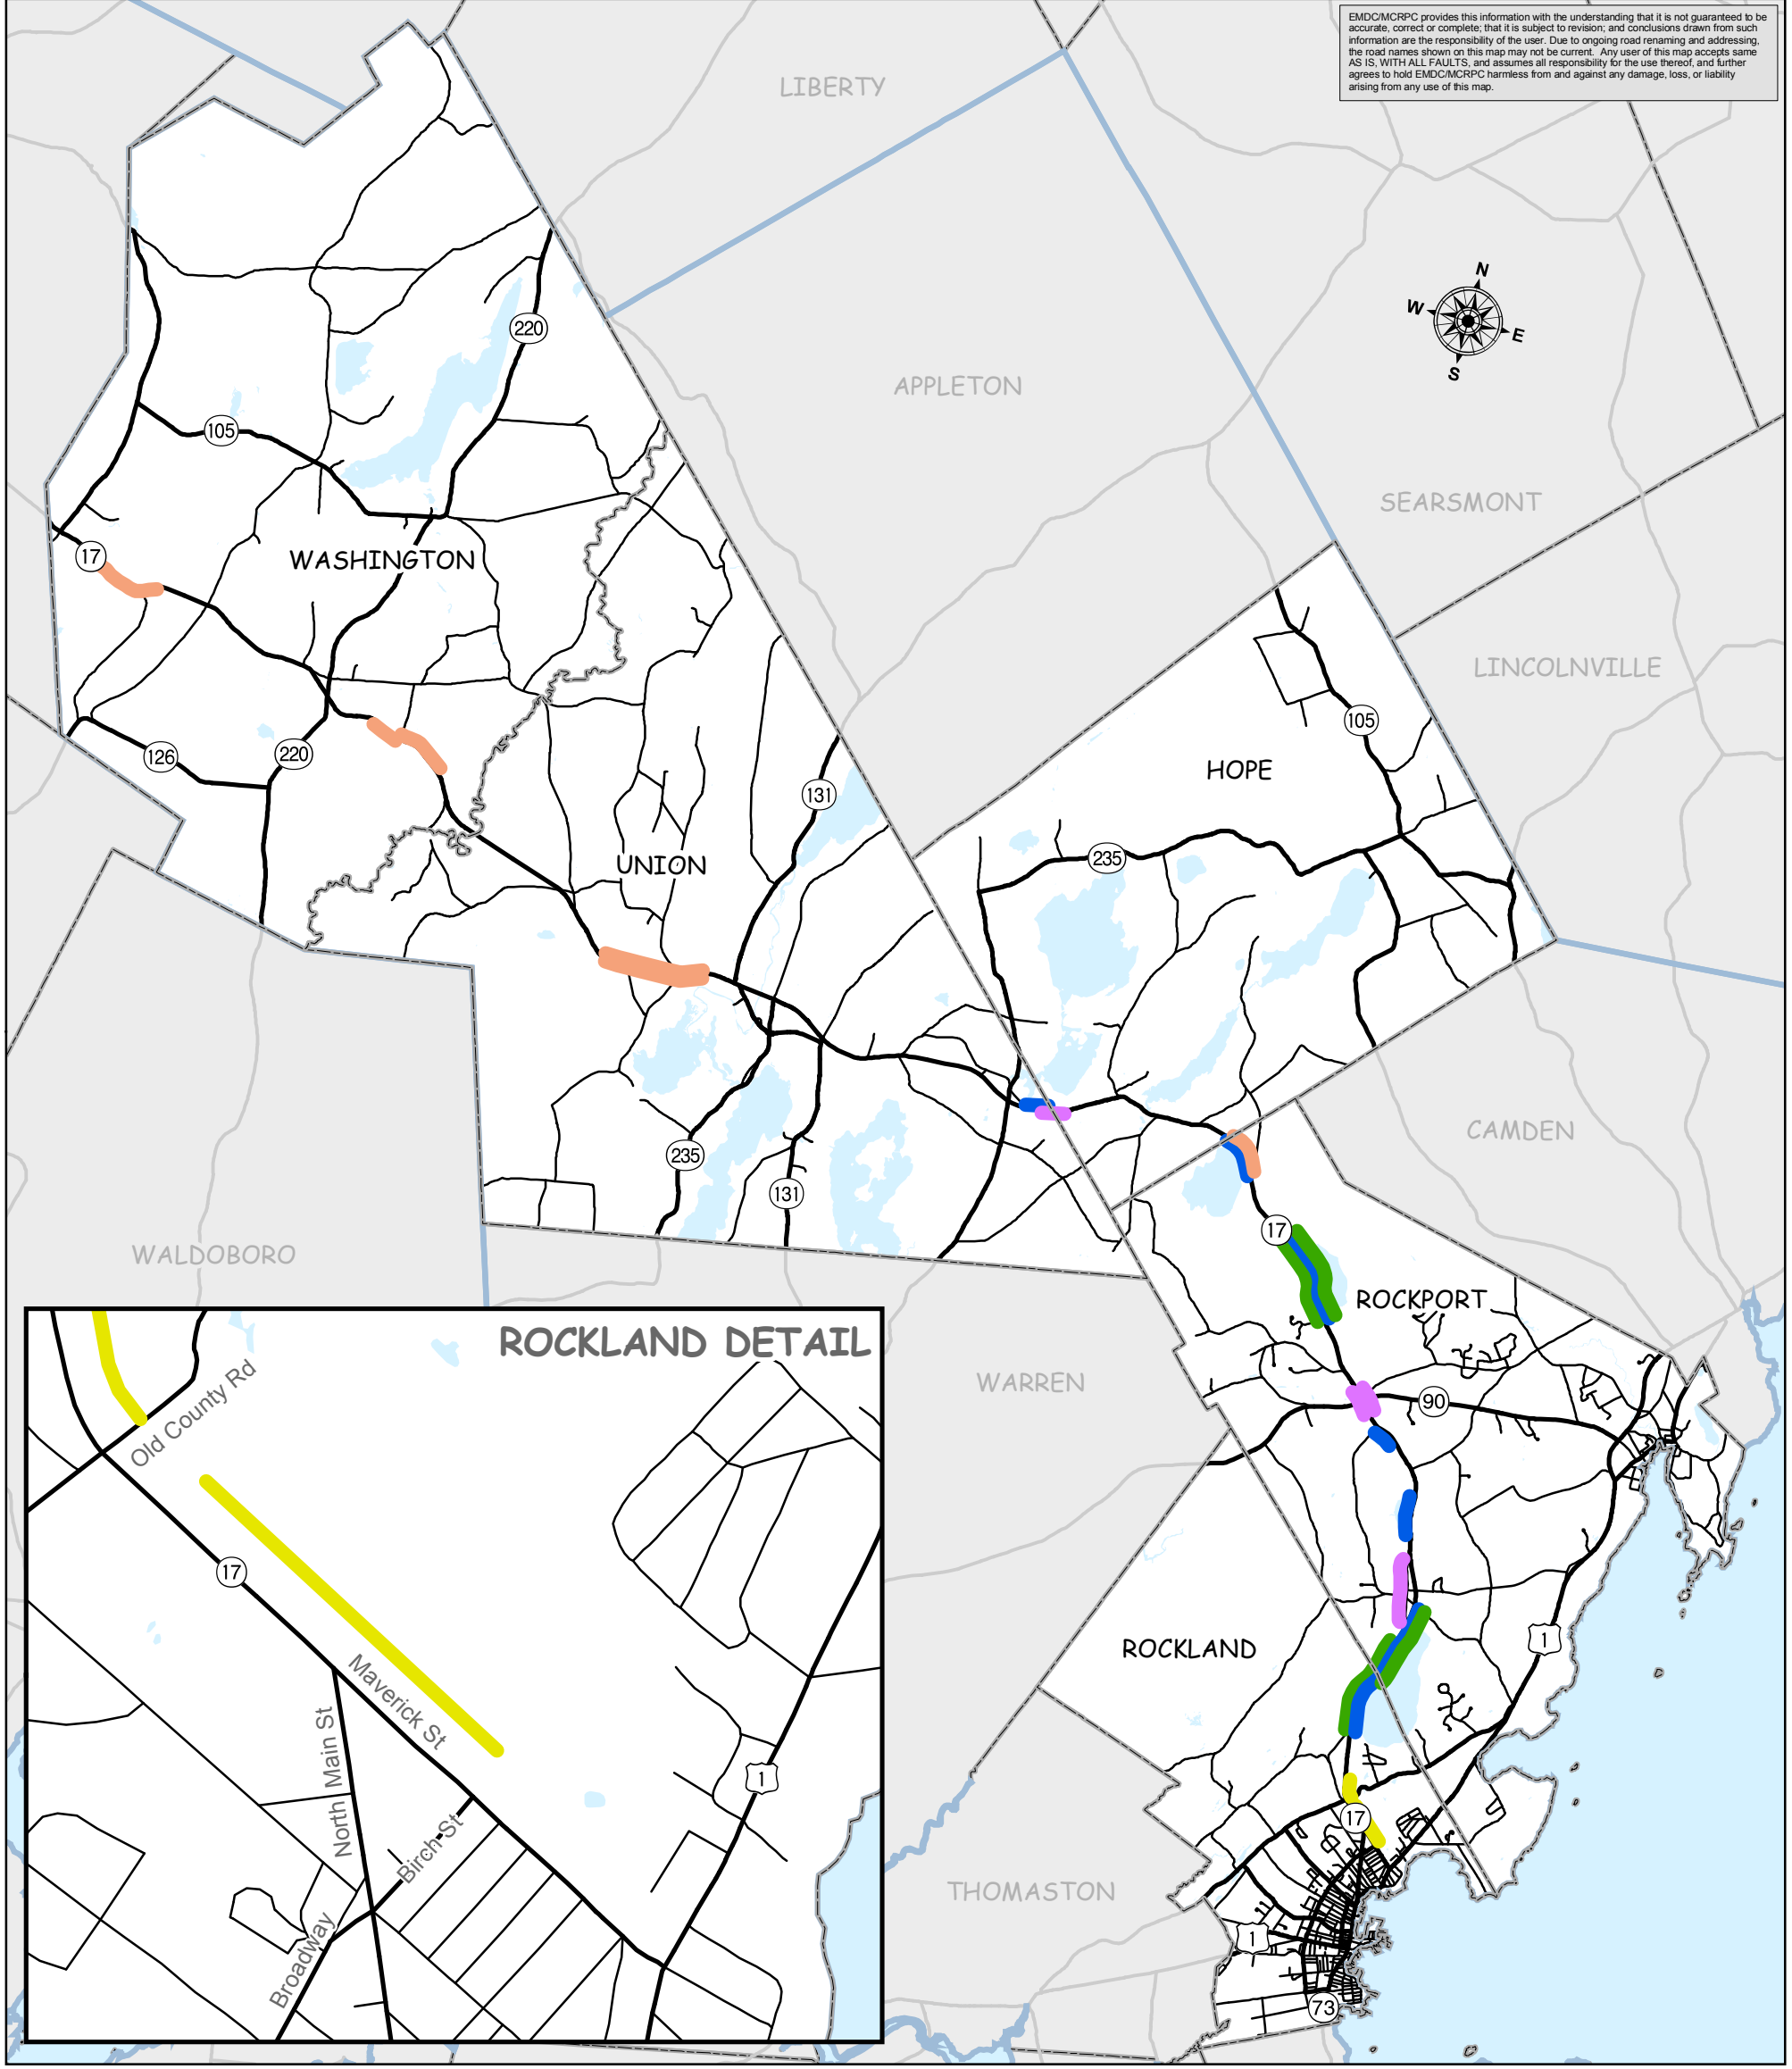

MIDCOAST STATE ROUTE 17 CORRIDOR

SCENIC VIEWS FROM ROUTE 17

Map prepared by Eastern Maine Development Corporation
Sources: MCRPC, MEDOT and MEGIS
Map created: May, 2008

SCENIC VIEWS

- Fields
- Golf Course
- Hills
- Villages
- Water