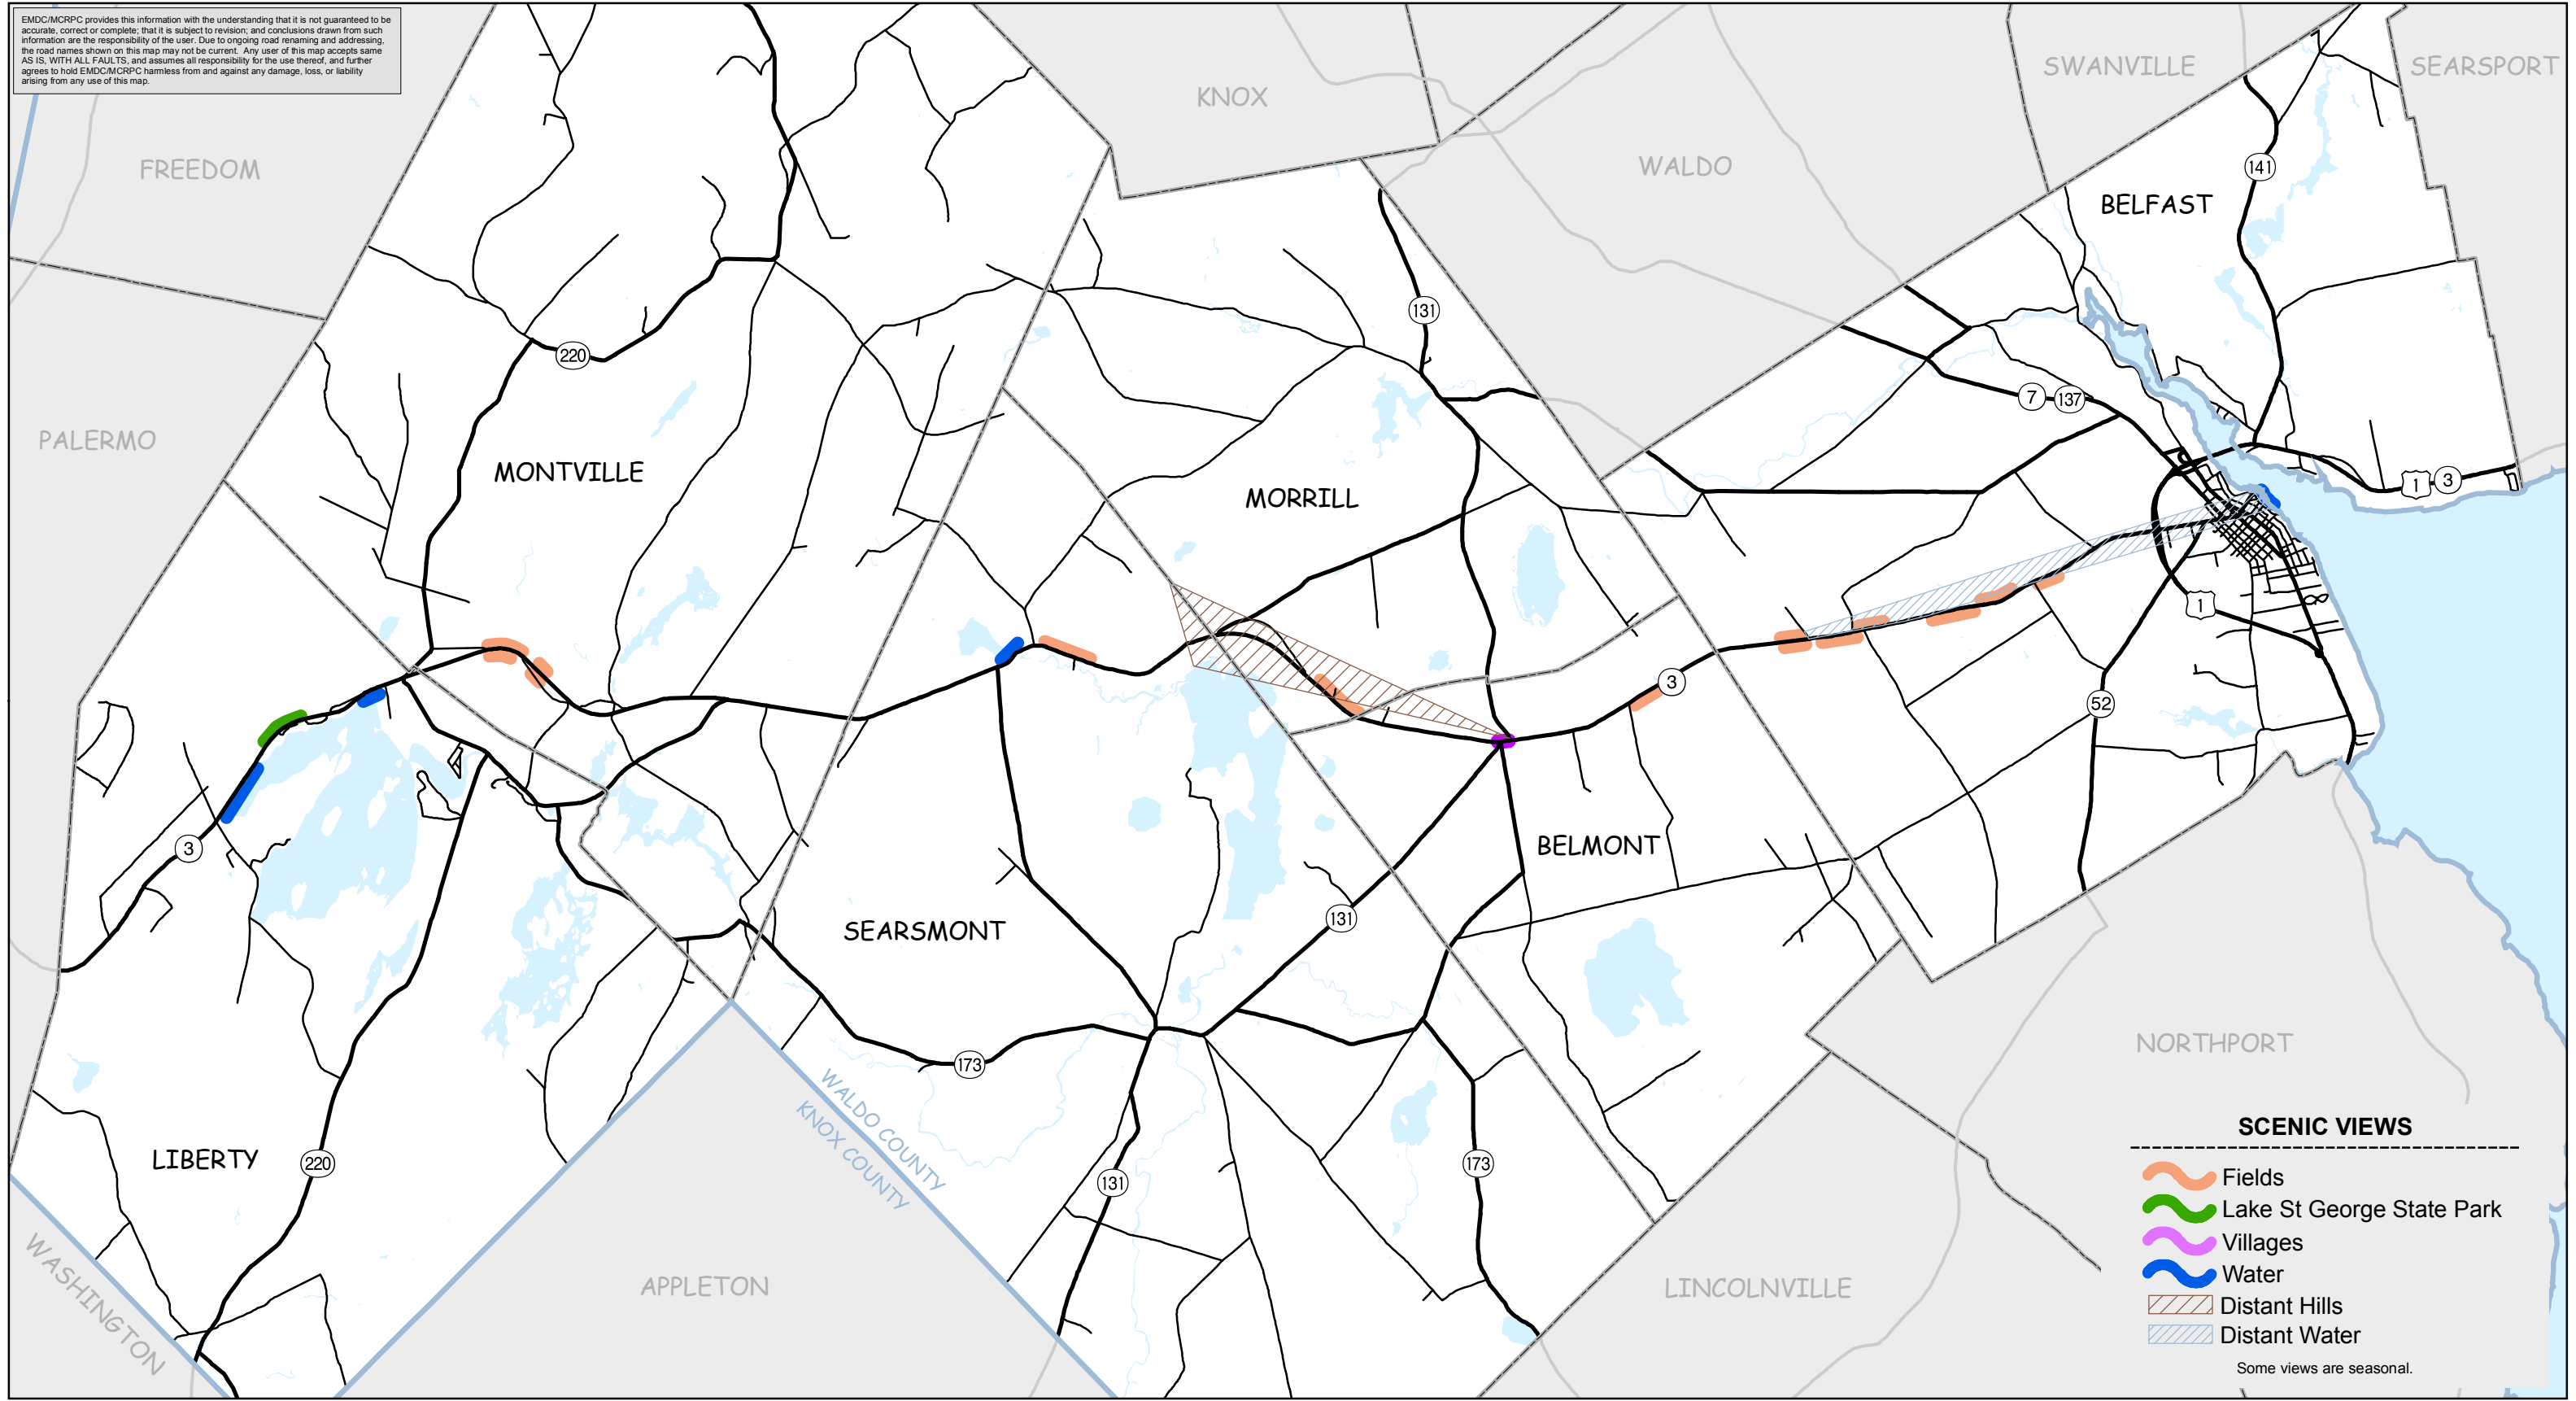

SCENIC VIEWS

- Fields
- Lake St George State Park
- Villages
- Water
- Distant Hills
- Distant Water

Some views are seasonal.